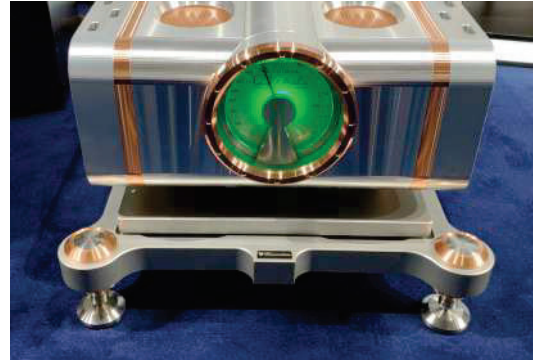

CHF 3'250.00

POWER AMP STAND

made for Dan d'AGOSTINO Relentless

MATERIALS

Main: anodized aluminum

Feet: solid copper

Structure: Aluminum + Copper
Dimensions: 670 x 925 mm (W x D)
Useful sizes: 500 x 755 mm (W x D)
Thickness: 50 mm + 30 mm
Decoupling: by giant DSD